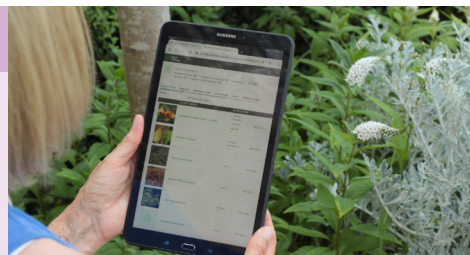

Contact us to find out more

- 01483 447540
- persephone@plantheritage.org.uk
- www.plantheritage.org.uk

Supported with thanks to National Lottery players.